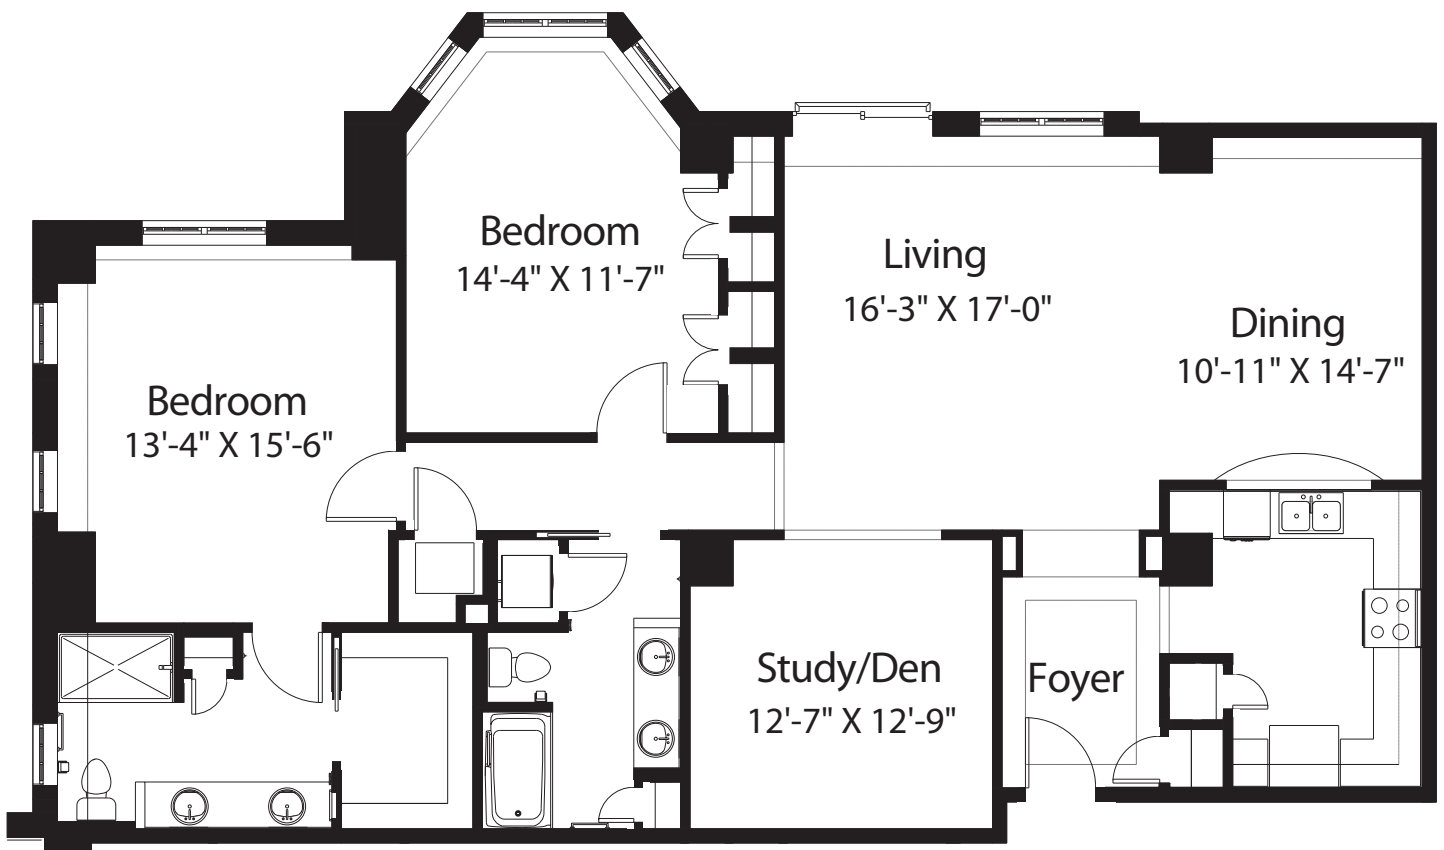

Trezevant

TREZEVANT PLACE

Walnut

2 Bedroom with study | 2 Bath | 1,605 sq. ft.

Square footages are approximate and subject to change.