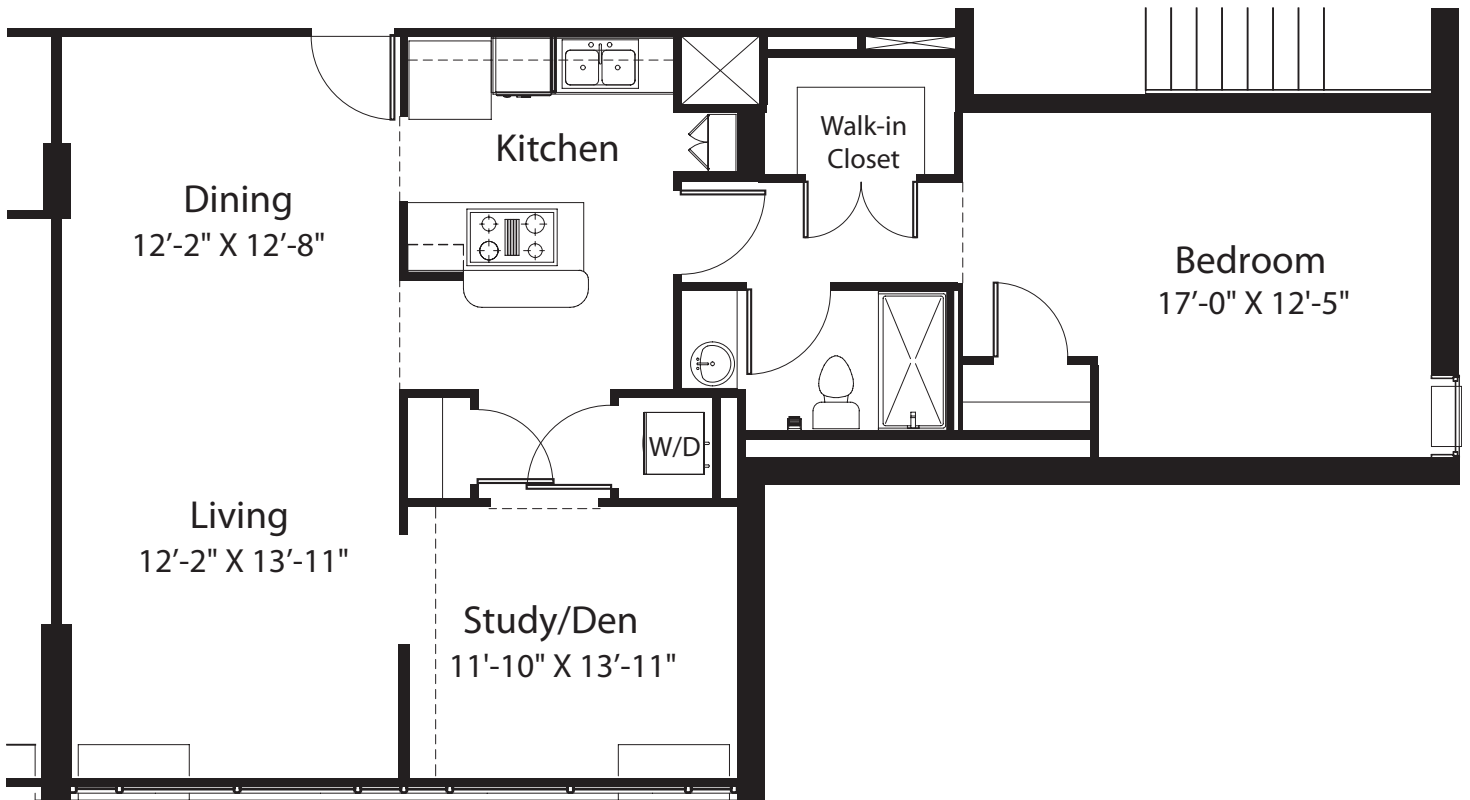

Trezevant

TREZEVANT MANOR

River Willow

1 Bedroom with study/den | 1.5 Bath | 980 sq. ft.

Square footages are approximate and subject to change.