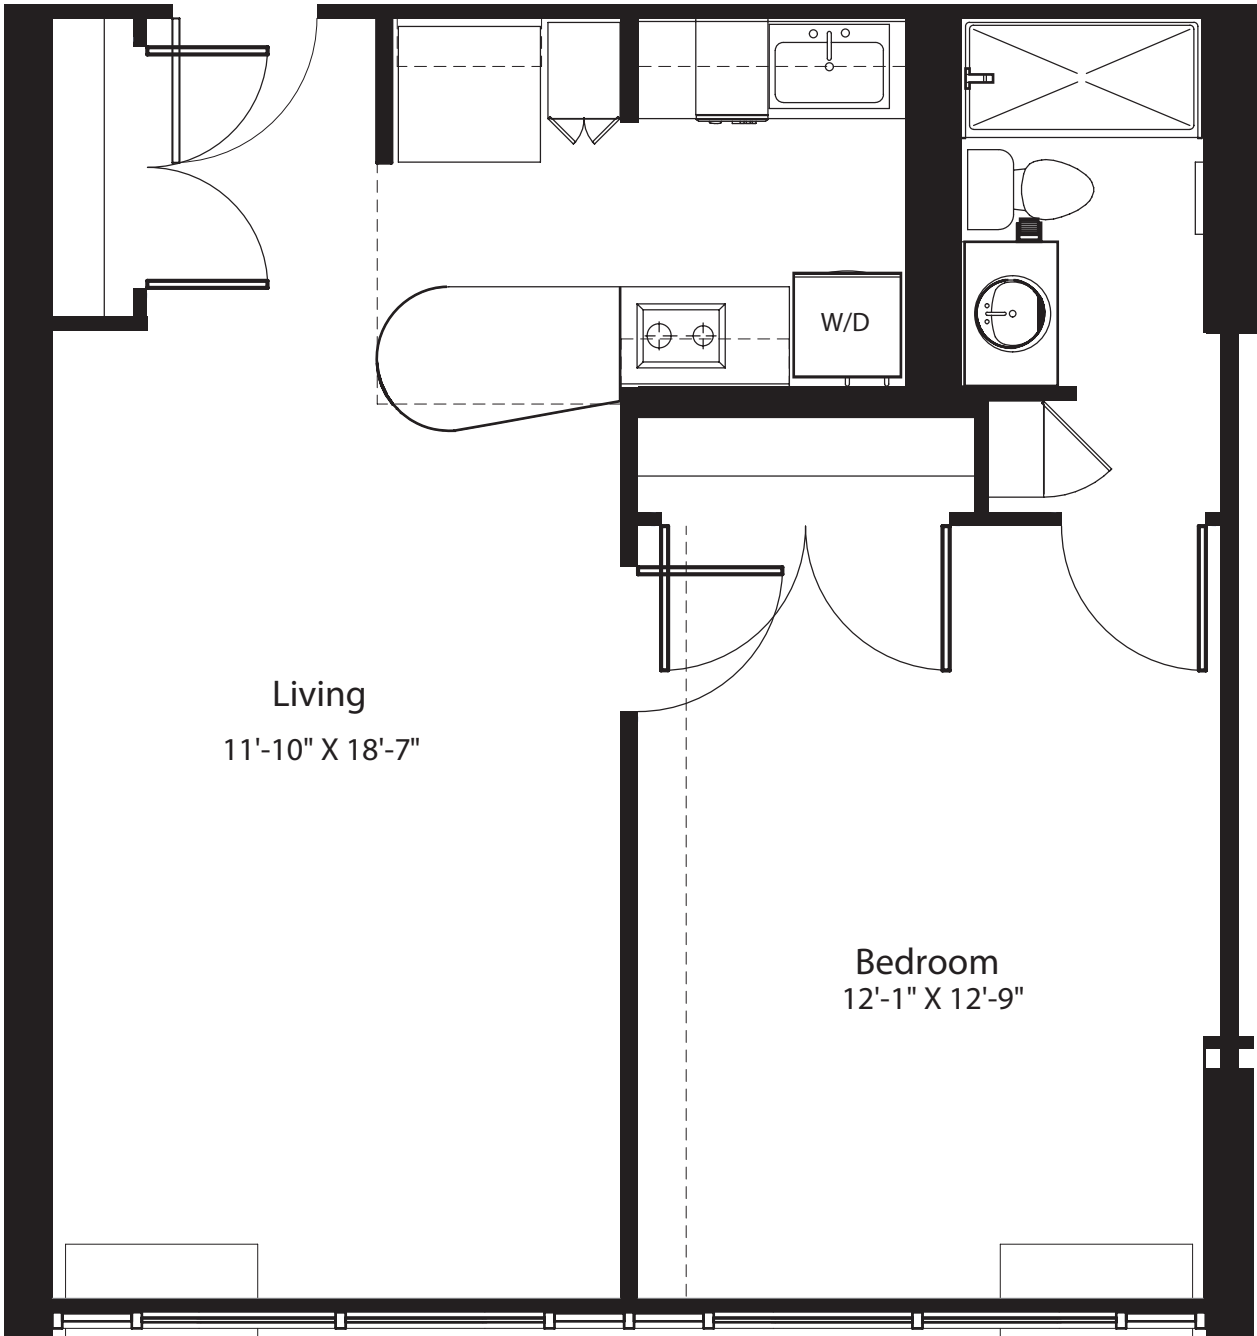

# TREZEVANT MANOR

## *River Birch*

1 Bedroom | 1 Bath | 648 sq. ft.

Square footages are approximate and subject to change.