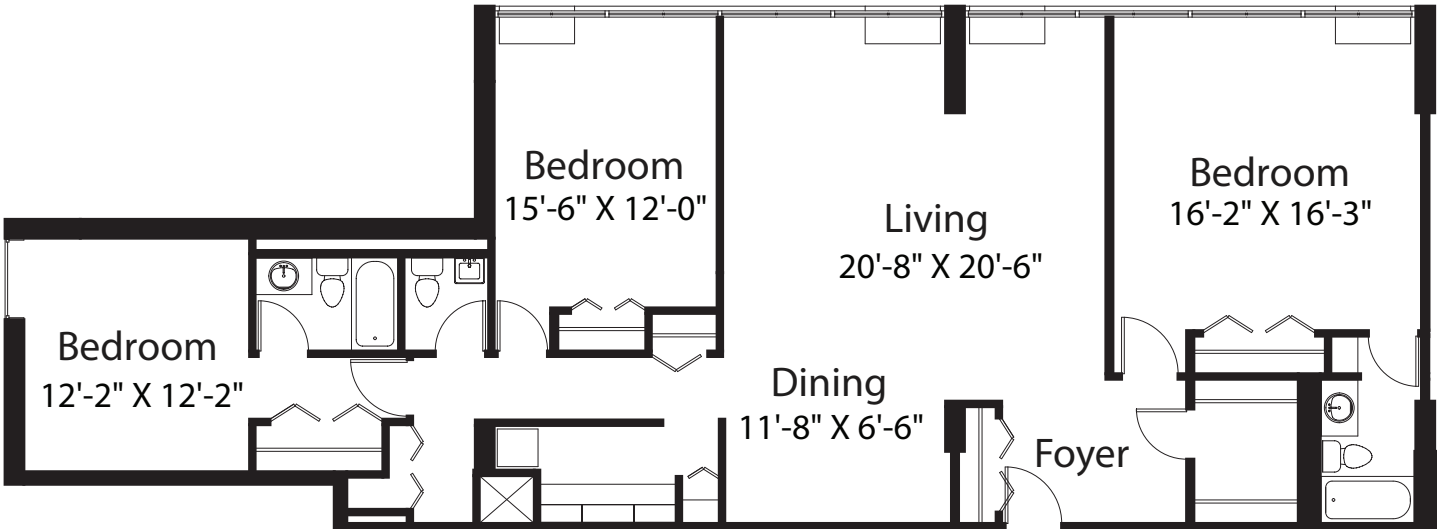

TREZEVANT MANOR

Maple

3 Bedroom | 2.5 Bath | 1,630 sq. ft.

Square footages are approximate and subject to change.