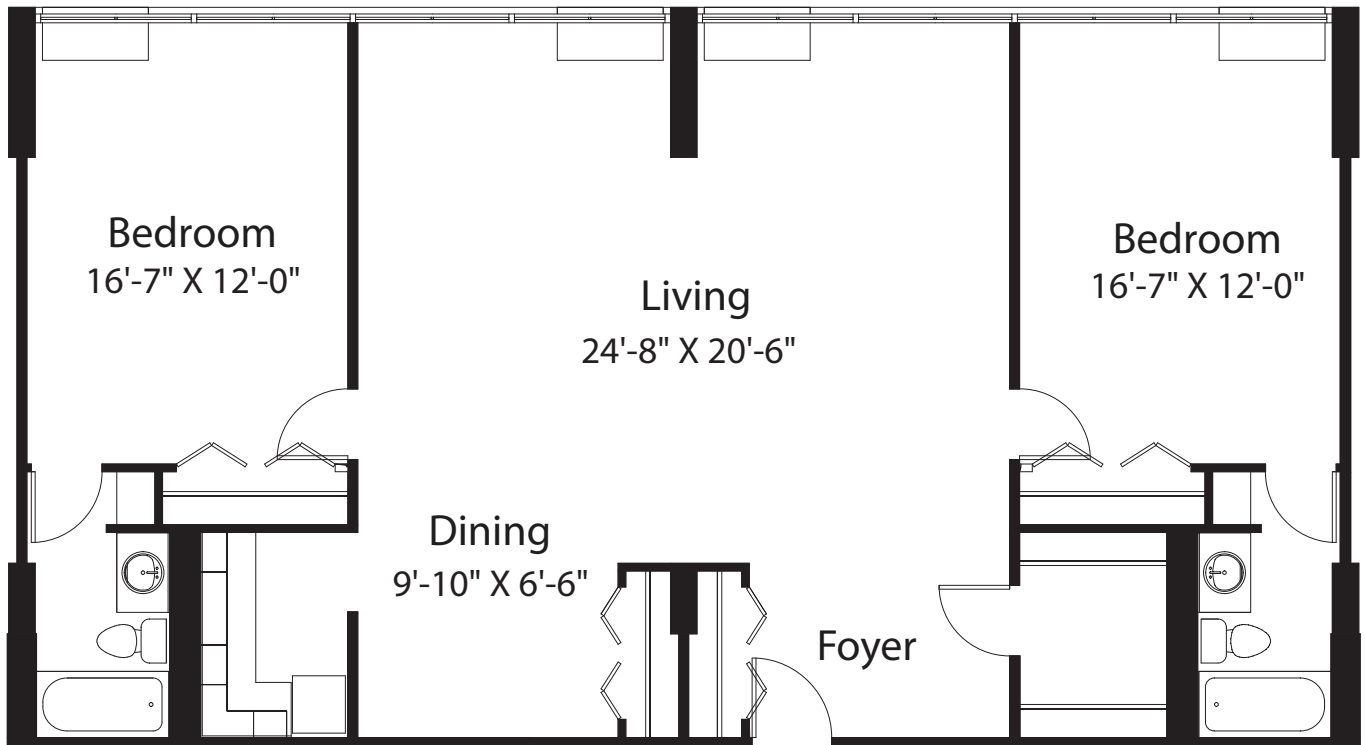

TREZEVANT MANOR

Elm

2 Bedroom | 2 Bath | 1,296 sq. ft.

Square footages are approximate and subject to change.