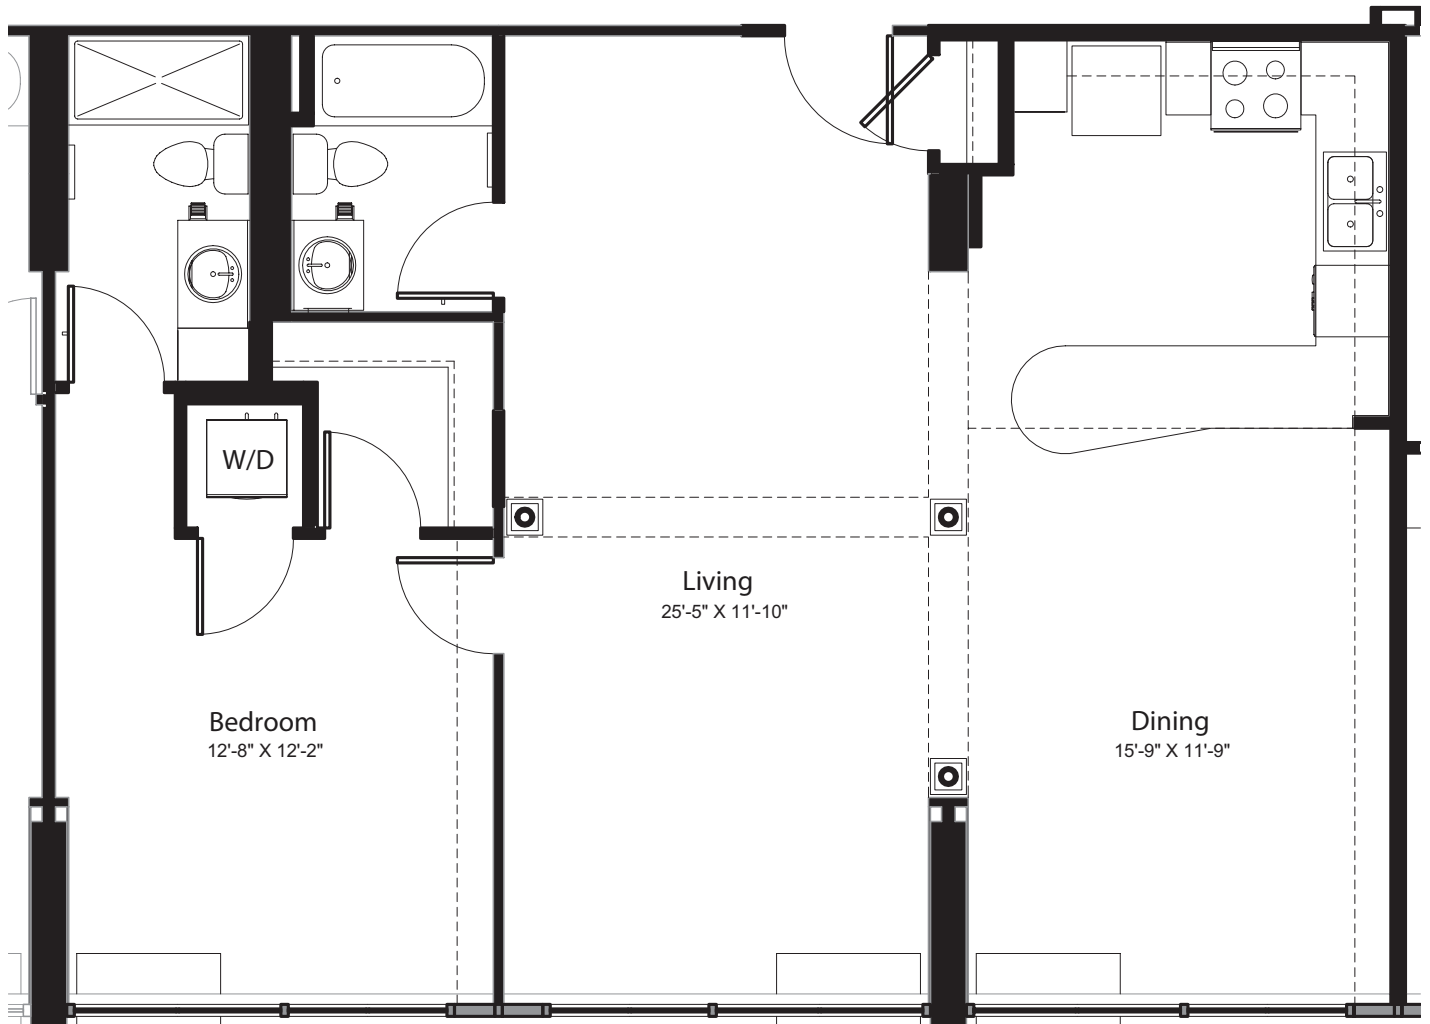

Trezevant

TREZEVANT MANOR

Dogwood A

1 Bedroom | 2 Bath | 1,000 sq. ft.

Square footages are approximate and subject to change.