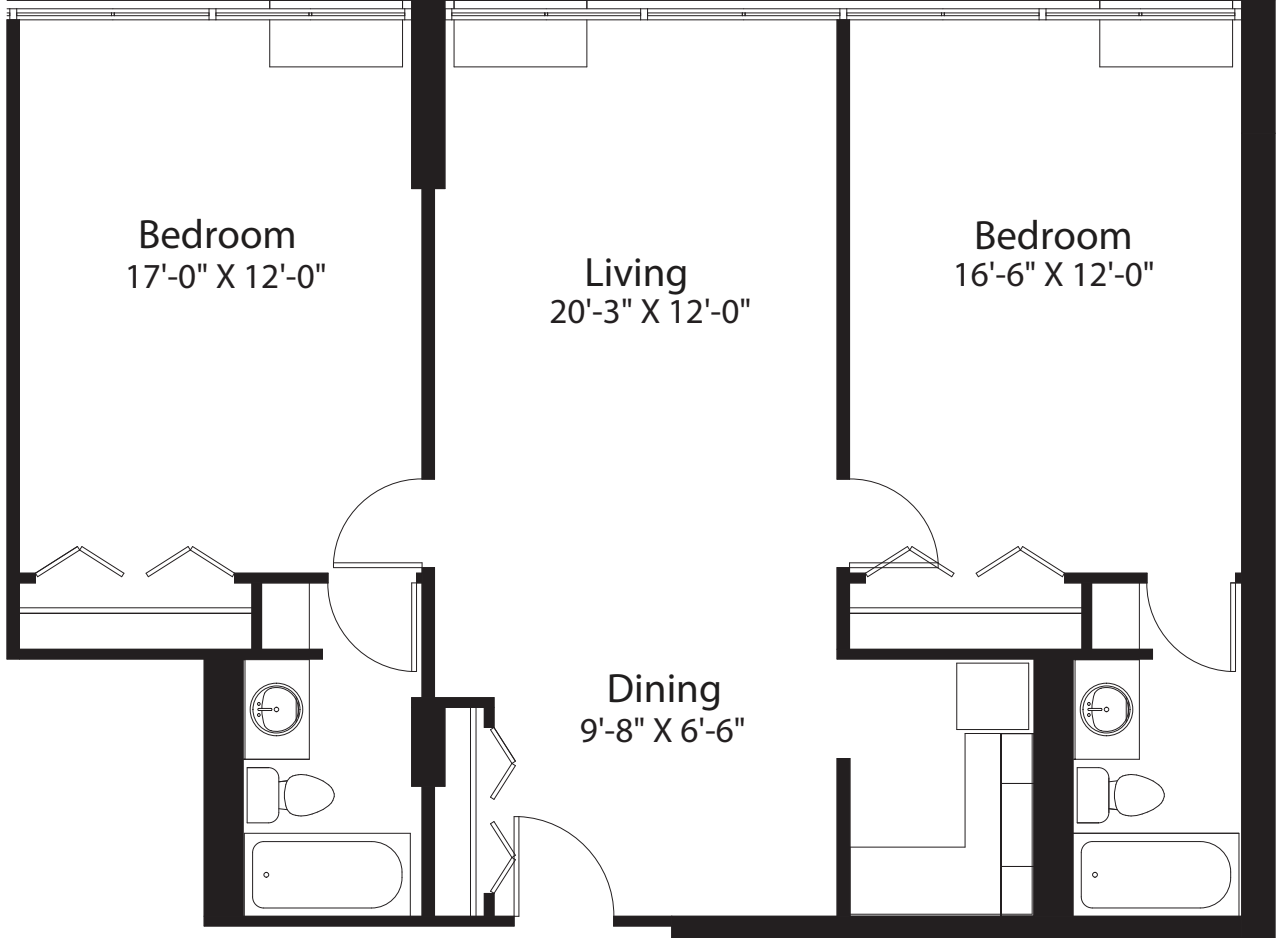

TREZEVANT MANOR

Cedar

2 Bedroom | 2 Bath | 962 sq. ft.

Square footages are approximate and subject to change.