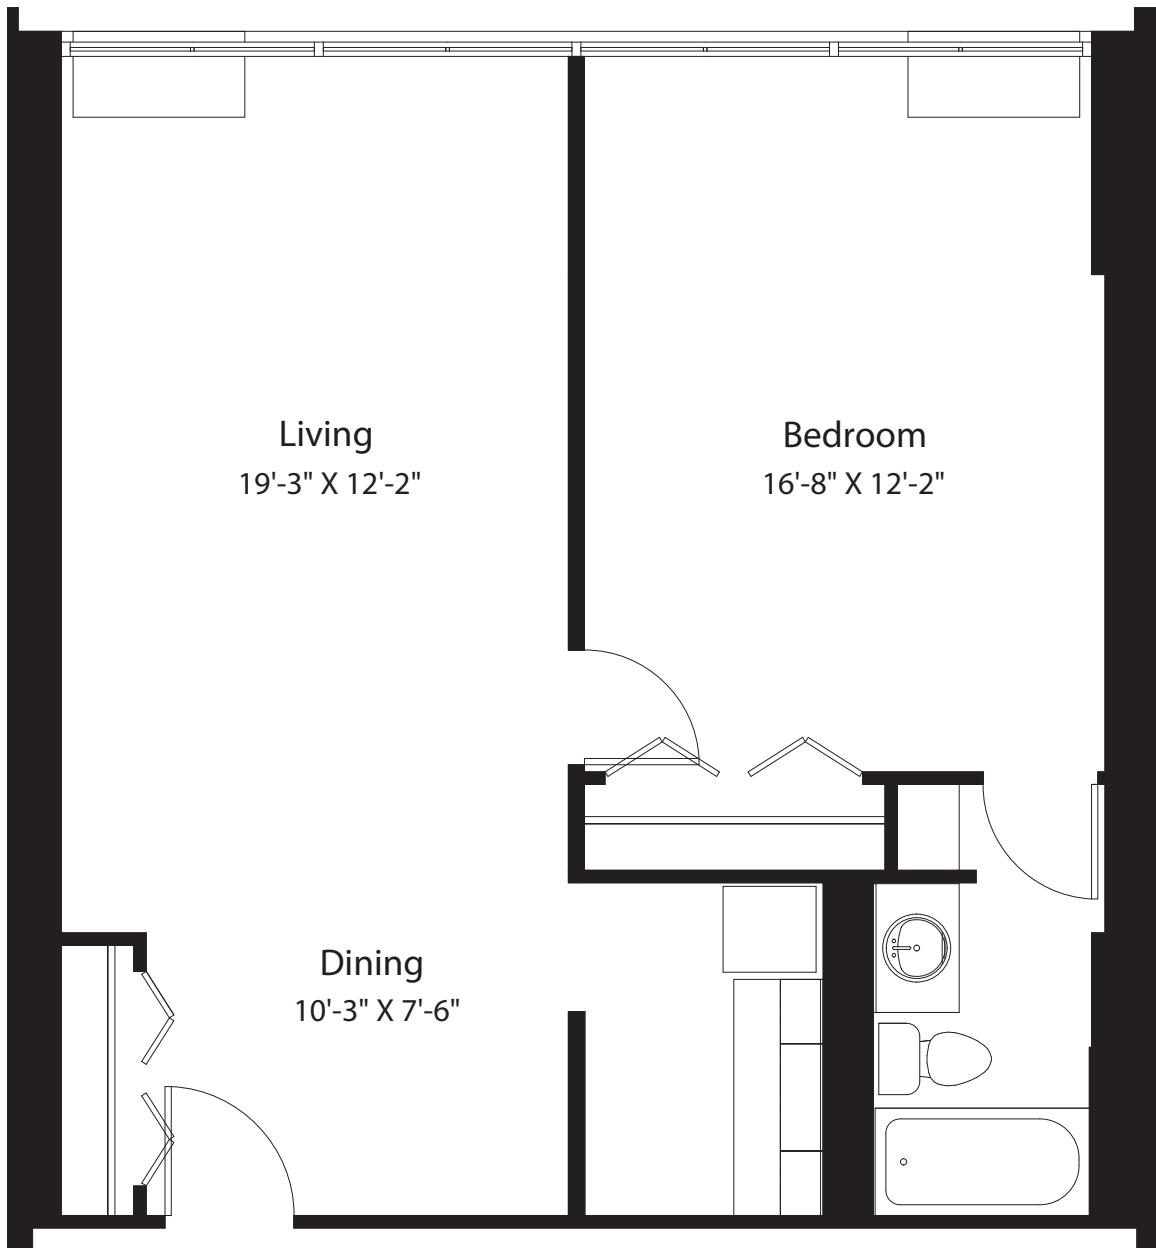

TREZEVANT MANOR

Birch

1 Bedroom | 1 Bath | 648 sq. ft.

Square footages are approximate and subject to change.