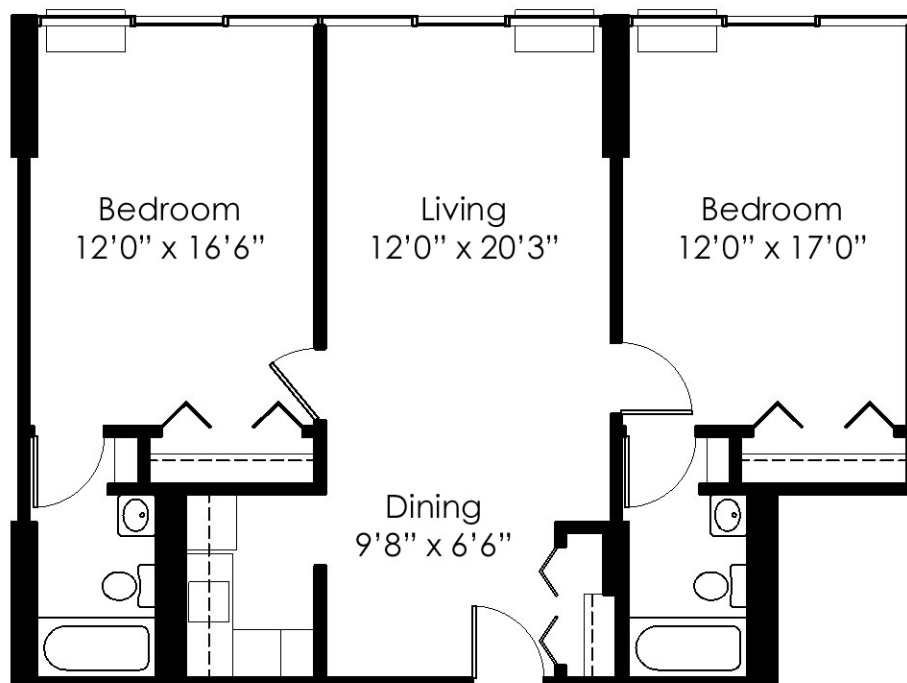

Trezevant Manor Floor Plans

The Cedar

962 square feet - Two Bedroom